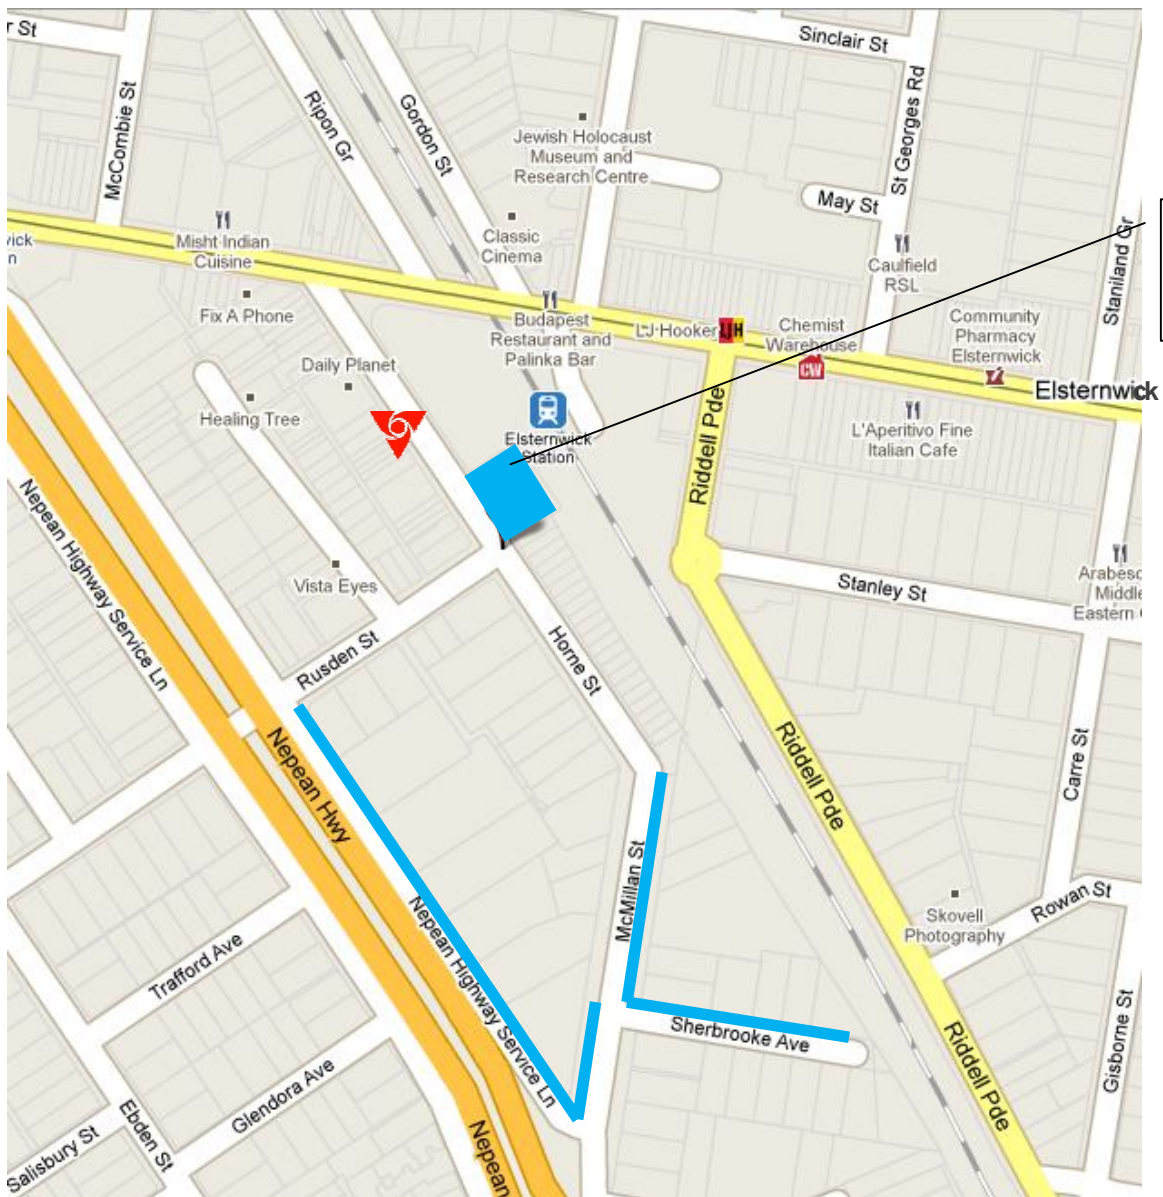

Psychiatric Disability Services of Victoria (VICSERV)

VICSERV all-day car parking

* See highlighted blue

Level 1
and
above